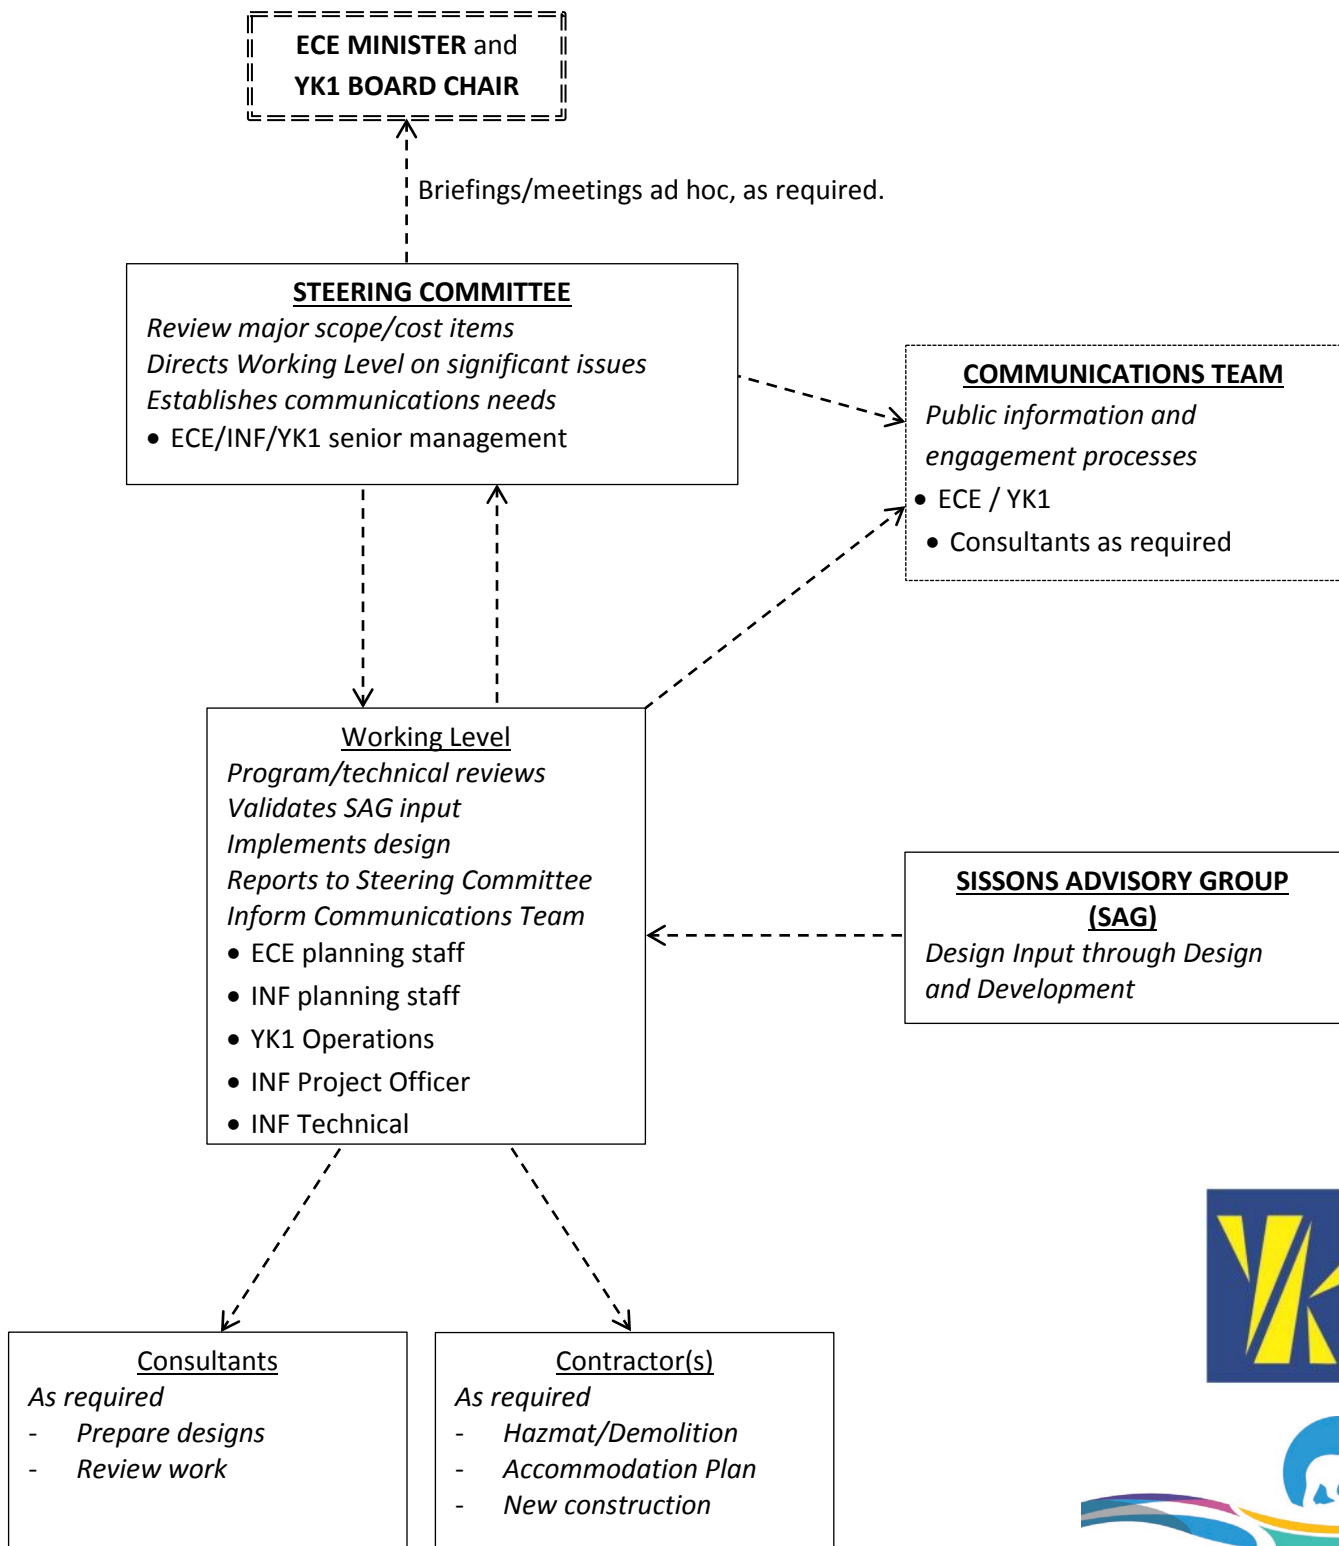

École J.H. Sissons School Rebuild

GOVERNANCE / COMMUNICATIONS FLOW CHART

Government of Northwest Territories

ECE = Department of Culture, Employment and Culture
 INF = Department of Infrastructure
 YK1 = Yellowknife Education District No. 1